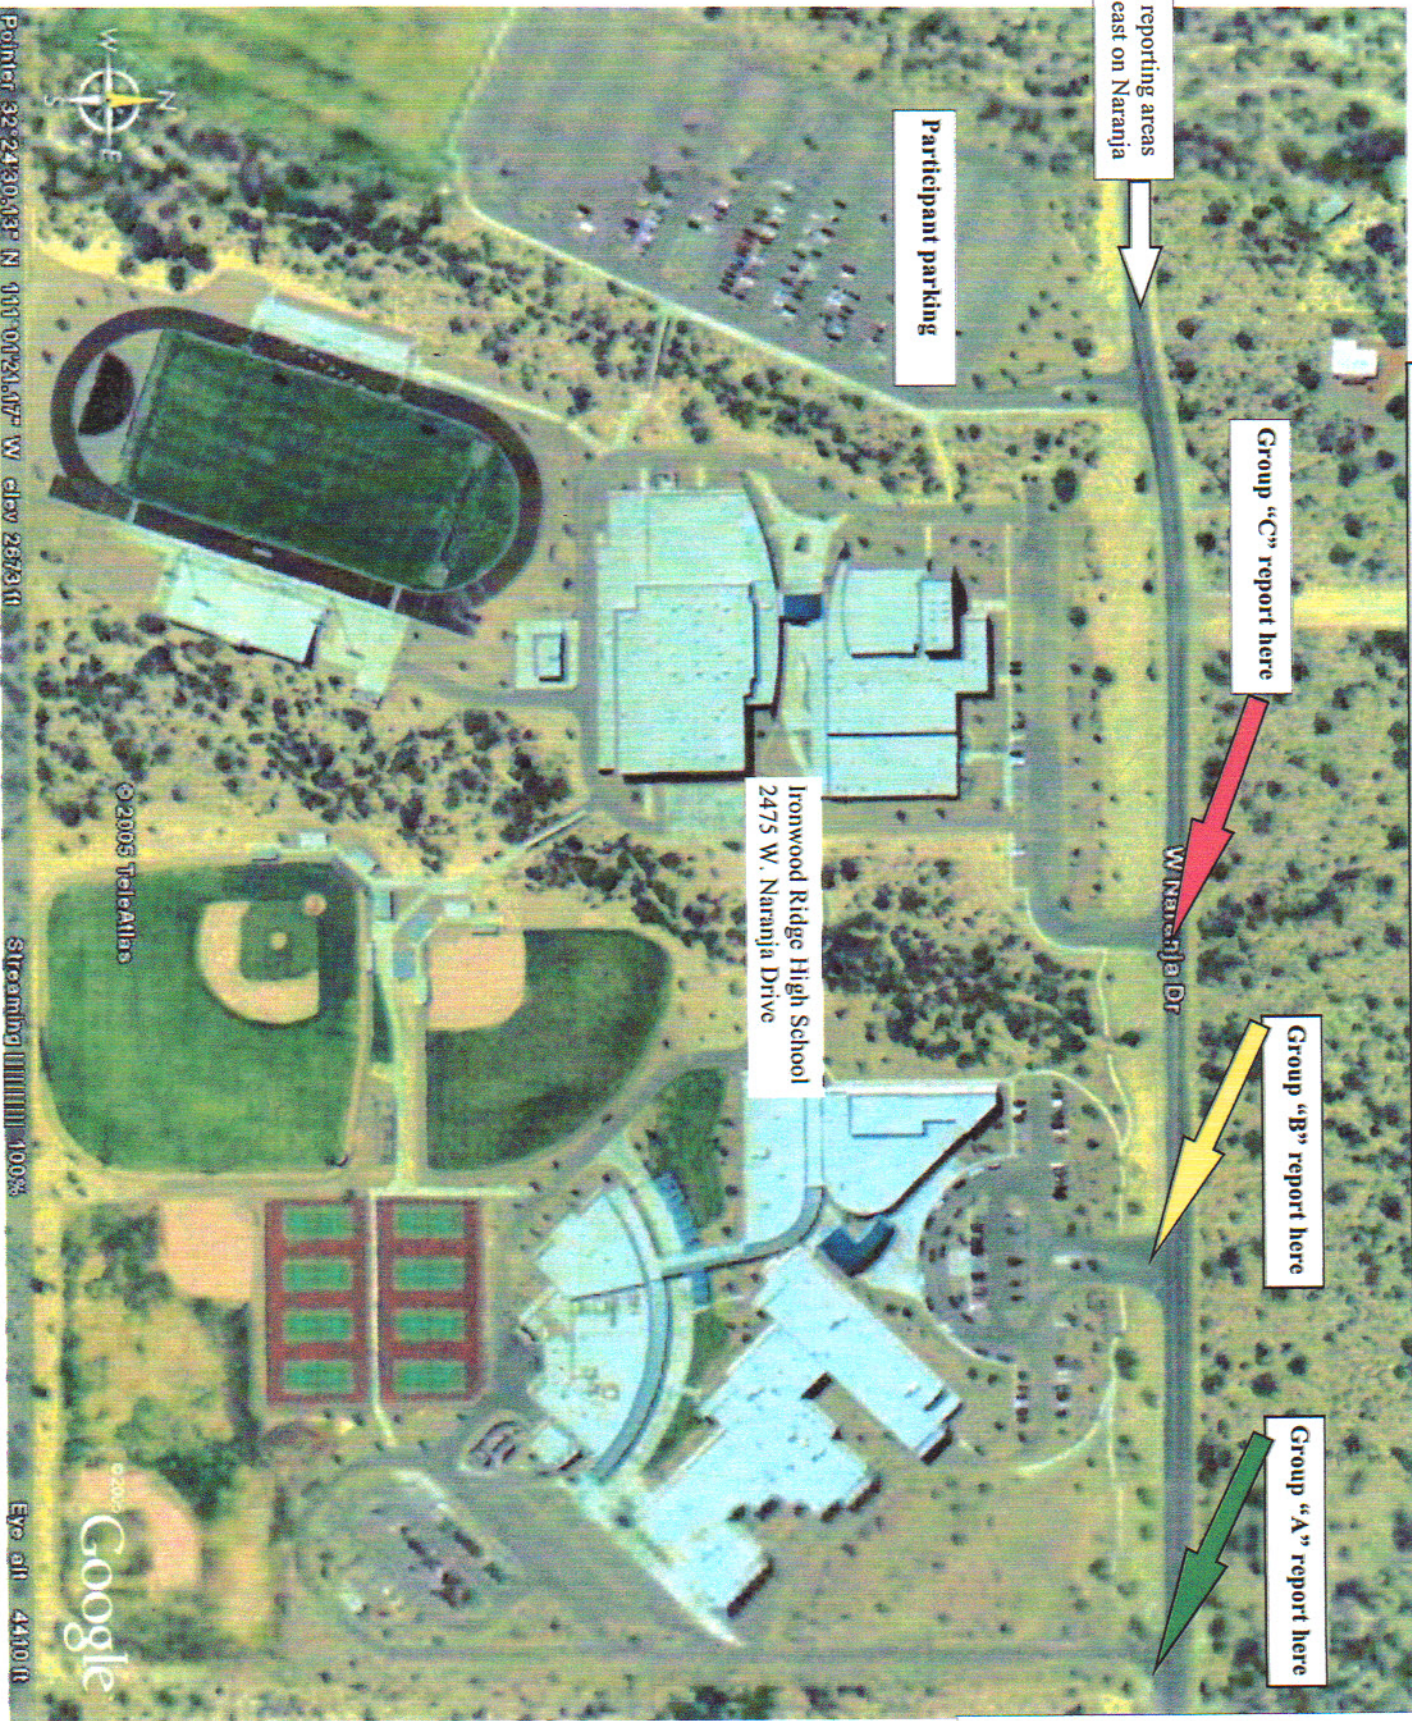

# Oro Valley Holiday Parade Reporting Areas and Directions

Proceed to reporting area by driving north on Shannon

Proceed to reporting areas by driving east on Naranja

Participant parking

Group "C" report here

Ironwood Ridge High School  
2475 W. Naranja Drive

Group "B" report here

Group "A" report here

Do **NOT** enter reporting areas from corner of La Cholla and Naranja. Take Lambert to Shannon and turn north.